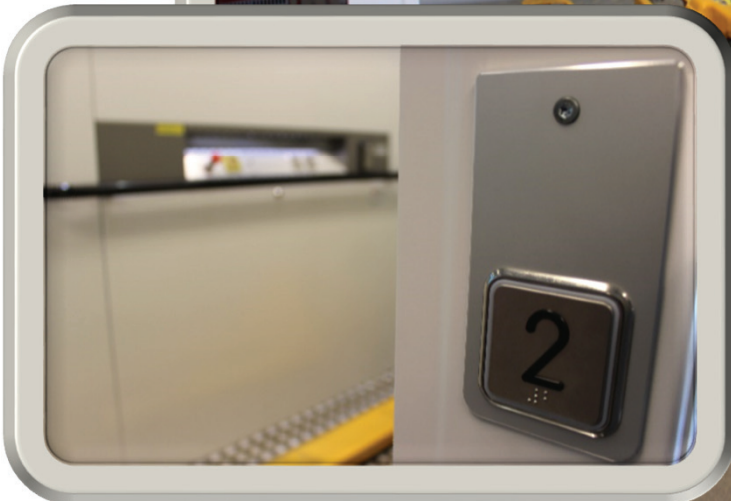

Innovation Lift
SCANDINAVIA AB

We can We do and We do it smarter!

ILS 1K

ILS 1K take flexibility to a new level.

ILS 1K is by the first look a normal platform lift, even if we are really proud of the design. What differs us from others is our innovative solutions, and just to mention some things this give:

- ◆ 55 different platform sizes to choose from and a shaft pit of only 110mm, this means that we always have a lift that fits your building.
- ◆ A full height platform back, which isn't just good looking, it gives you correct lighting during your ride, and you can have a mirror as an option.
- ◆ A fantastic design and construction for an easy and quick installation, plug n' play all the way through.
- ◆ Competitive material prices and short installation times, do that ILS 1K probably have the best price on the market.

ILS 1K always have 1300mm wide and fully glazed doors as standard when you choose a platform that is 1400mm wide. This gives you fantastic loading opportunities. As an option you can of course choose fire rated EI60 doors. All our pushbuttons have both tactile and braille.